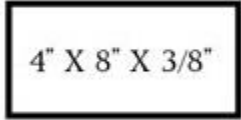

BRICK PAVER FUNDRAISER

Benefit of New Light MCC

Your Brick (Quarry Tile) Pavers may be installed on front of New Light MCC or taken to use as you like. The color of paver of the New Light MCC install will be the color (beige) in the upper left of this order blank. Also, if you wish another color to be used somewhere else the choices include (gray or red):