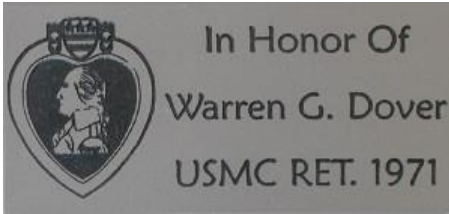

Clip Art or Logo is $6.00 each
Engraving up to 20 spaces per line, 3 lines
Engraving up to 15 spaces per line, 3 lines with Clip Art or Logo